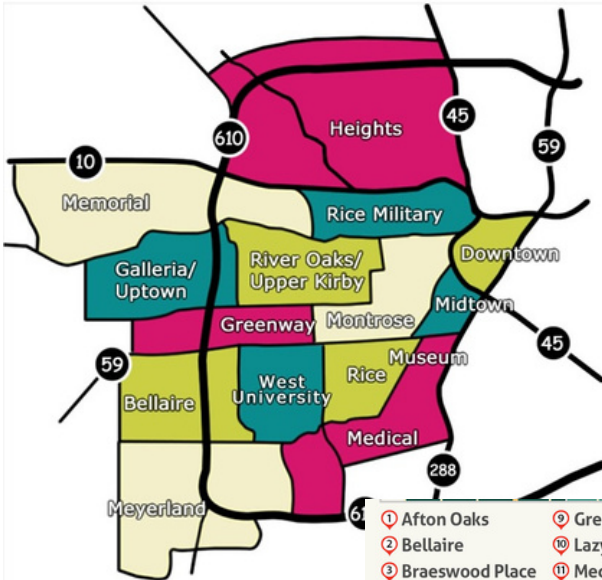

# APARTMENT SEARCH AREA MAPS

## Regions of Houston

## Inner Loop

- |                   |                            |                         |
|-------------------|----------------------------|-------------------------|
| 1 Afton Oaks      | 9 Greenway Plaza           | 17 River Oaks           |
| 2 Bellaire        | 10 Lazybrook / Timbergrove | 18 River Oaks Neighbors |
| 3 Braeswood Place | 11 Medical Center          | 19 Sawyer Heights       |
| 4 Briar Hollow    | 12 Memorial Park           | 20 Upper Kirby          |
| 5 Cottage Grove   | 13 Midtown                 | 21 West University      |
| 6 Downtown        | 14 Montrose                |                         |
| 7 EaDo            | 15 Rice Military           |                         |
| 8 Greater Heights | 16 Rice / Museum District  |                         |