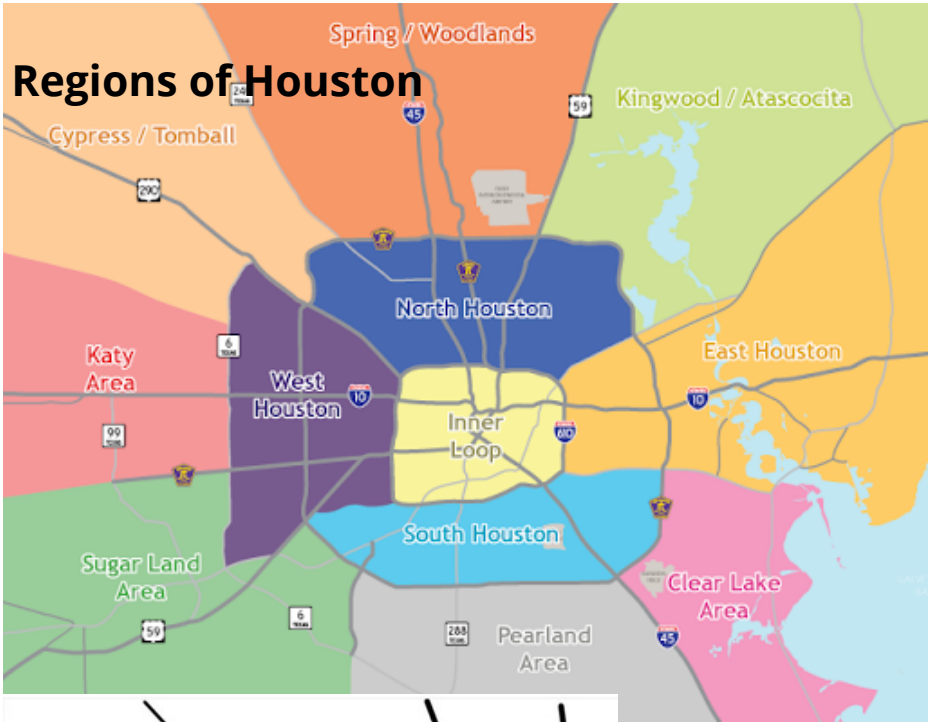

# APARTMENT SEARCH AREA MAPS

## Regions of Houston

## Inner Loop

- |                   |                            |                         |
|-------------------|----------------------------|-------------------------|
| 1 Afton Oaks      | 9 Greenway Plaza           | 17 River Oaks           |
| 2 Bellaire        | 10 Lazybrook / Timbergrove | 18 River Oaks Neighbors |
| 3 Braeswood Place | 11 Medical Center          | 19 Sawyer Heights       |
| 4 Briar Hollow    | 12 Memorial Park           | 20 Upper Kirby          |
| 5 Cottage Grove   | 13 Midtown                 | 21 West University      |
| 6 Downtown        | 14 Montrose                |                         |
| 7 EaDo            | 15 Rice Military           |                         |
| 8 Greater Heights | 16 Rice / Museum District  |                         |